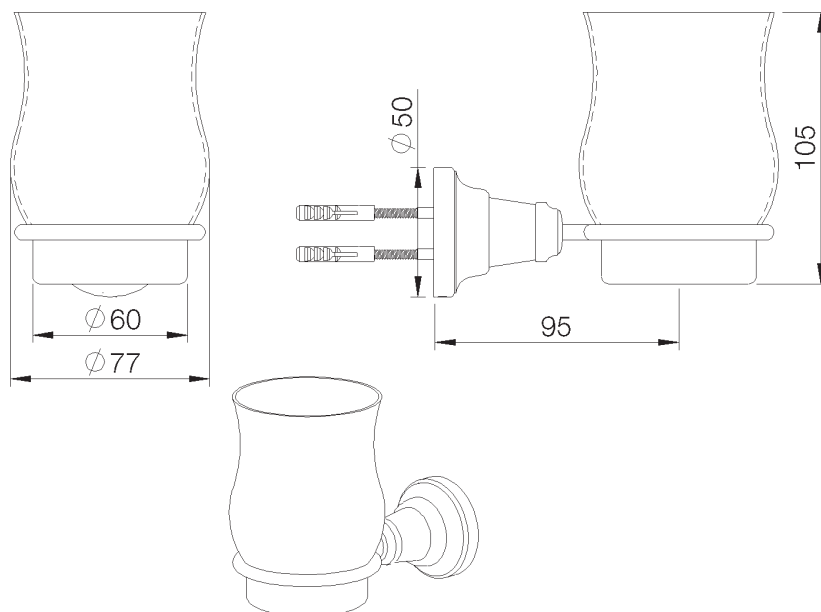

PRODUCT TECHNICAL SHEET

Collection :

BUTLER

Ref. :

6250.11.01

Porte-verre

Glashouder

Glass holder

Picture

Product details

Technical drawing

RAO.V01